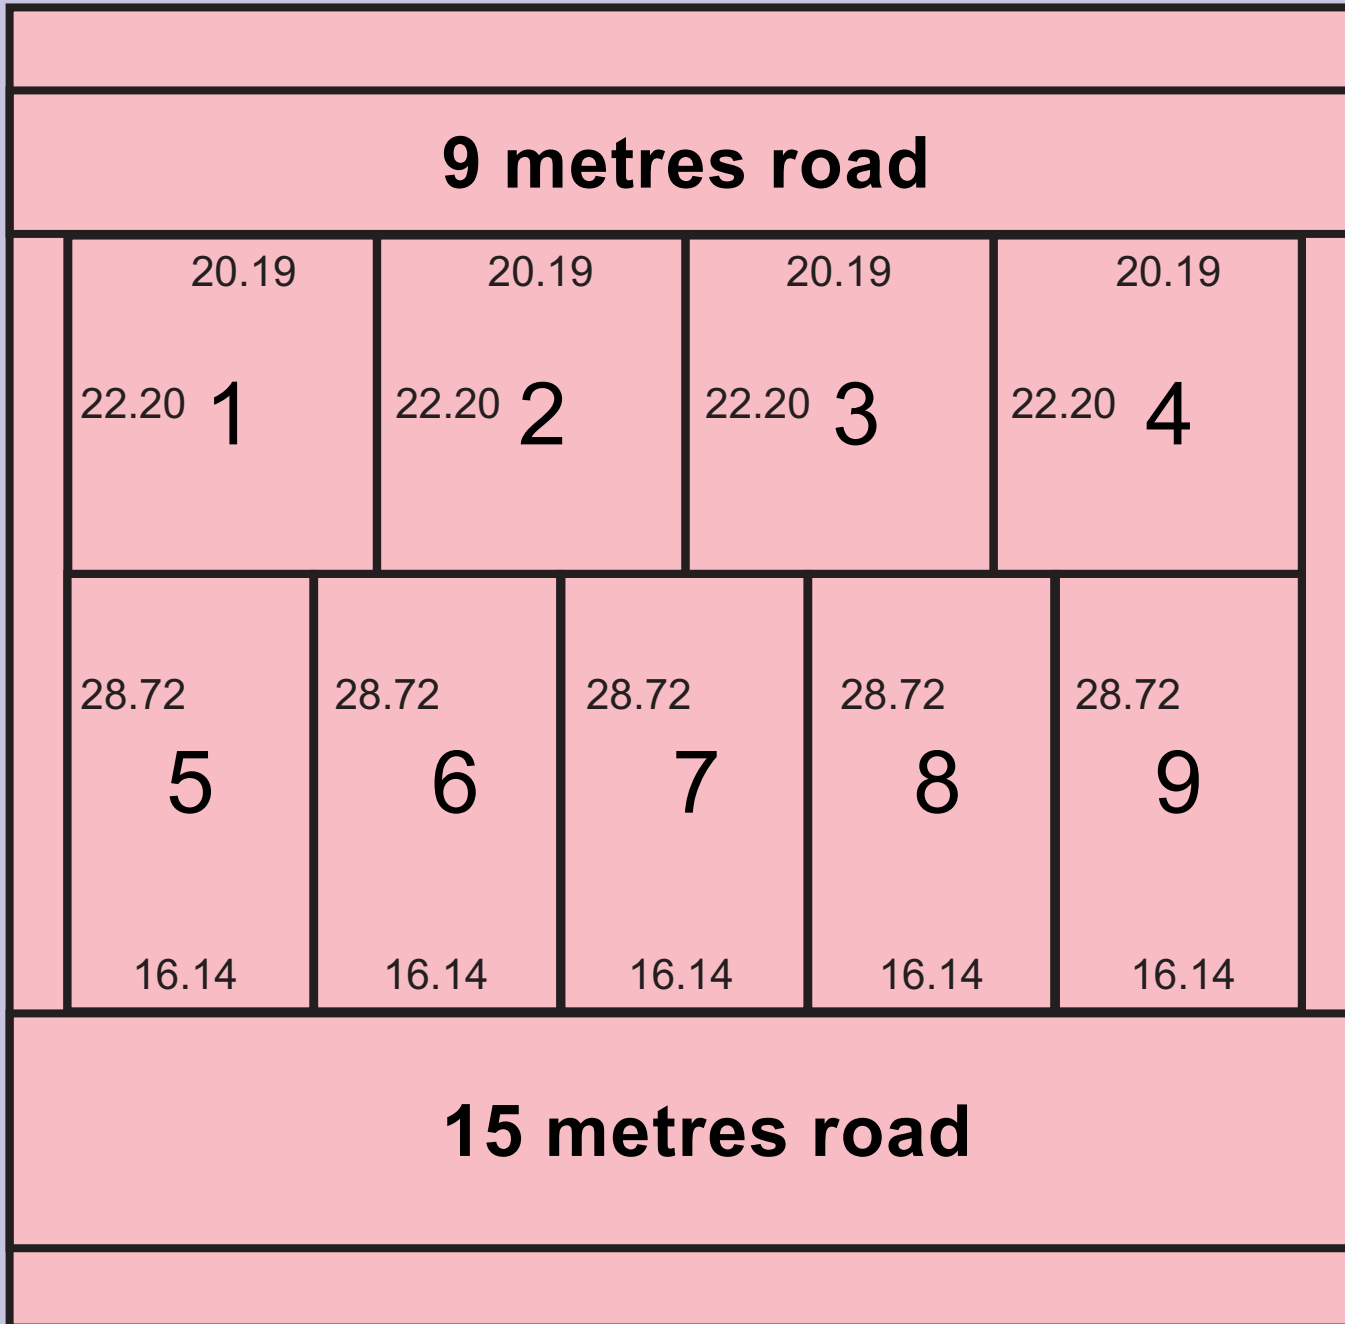

Kina Court

Project:
**SUBDIVISION
OF NAIROBI
BLOCK 118/499**

Area List:
**All plots are
approx. 0.045ha**

Owner:

Note:
**Areas and dimensions
are approximate and
subject to final survey**